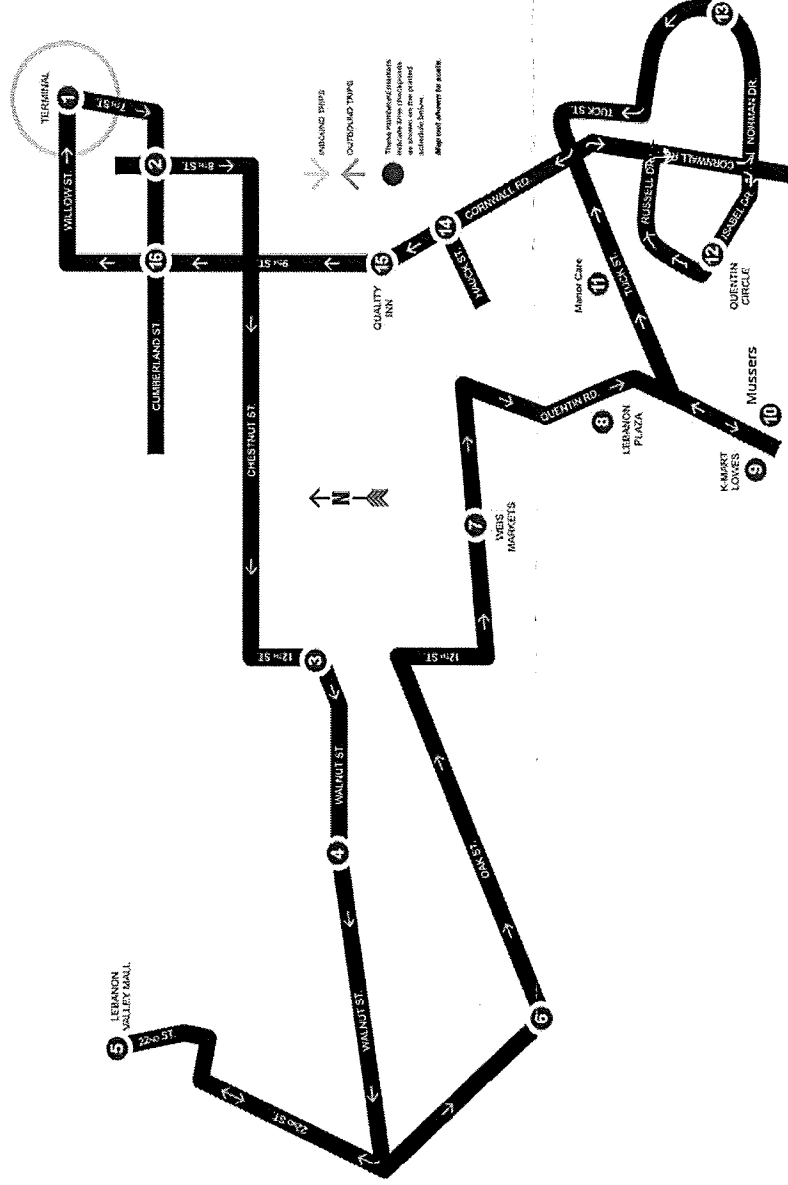

ROUTE / RUTA 1

SATURDAY / SABADO

Garage	1	2	3	4	5	6	7	8	9	10	11	12	14	15	16	1	Garage
Depart 7th St. & Willow St.	8th St. & Cumberland St.	12th St. & Walnut St.	20th St. & Walnut St.	Lebanon Valley Mall	22nd St. & Oak St.	Weis Market	Lebanon Plaza	K-Mart/Lowes	Musser's Market	Manor Care	Russell Dr. & Isabel Dr.	Cornwall Rd. & Hauck St.	Quality Inn	9th St. & Cumberland St.	Arrive 7th St. & Willow St.		
8:00	8:01	8:03	8:07	8:09	8:12	8:17	8:21	8:24	8:27	8:29	8:35	8:38	8:42	8:45	8:48	8:51	
9:00	9:02	9:07	9:09	9:12	9:17	9:21	9:24	9:27	9:29	9:35	9:38	9:42	9:45	9:48	9:51		
10:00	10:02	10:07	10:09	10:12	10:17	10:21	10:24	10:27	10:29	10:35	10:38	10:42	10:45	10:48	10:51		
11:00	11:02	11:07	11:09	11:12	11:17	11:21	11:24	11:27	11:29	11:35	11:38	11:42	11:45	11:48	11:51		
AM SERVICE / AM SERVICIO																	
12:00	12:02	12:07	12:09	12:12	12:17	12:21	12:24	12:27	12:29	12:35	12:38	12:42	12:45	12:48	12:51	12:52	
1:00	1:02	1:07	1:09	1:12	1:17	1:21	1:24	1:27	1:29	1:35	1:38	1:42	1:45	1:48	1:51		
2:00	2:02	2:07	2:09	2:12	2:17	2:21	2:24	2:27	2:29	2:35	2:38	2:42	2:45	2:48	2:51		
3:00	3:02	3:07	3:09	3:12	3:17	3:21	3:24	3:27	3:29	3:35	3:38	3:42	3:45	3:48	3:51		
4:00	4:02	4:07	4:09	4:12	4:17	4:21	4:24	4:27	4:29	4:35	4:38	4:42	4:45	4:48	4:51	4:52	

Bus Locator / Localizador de autobuses