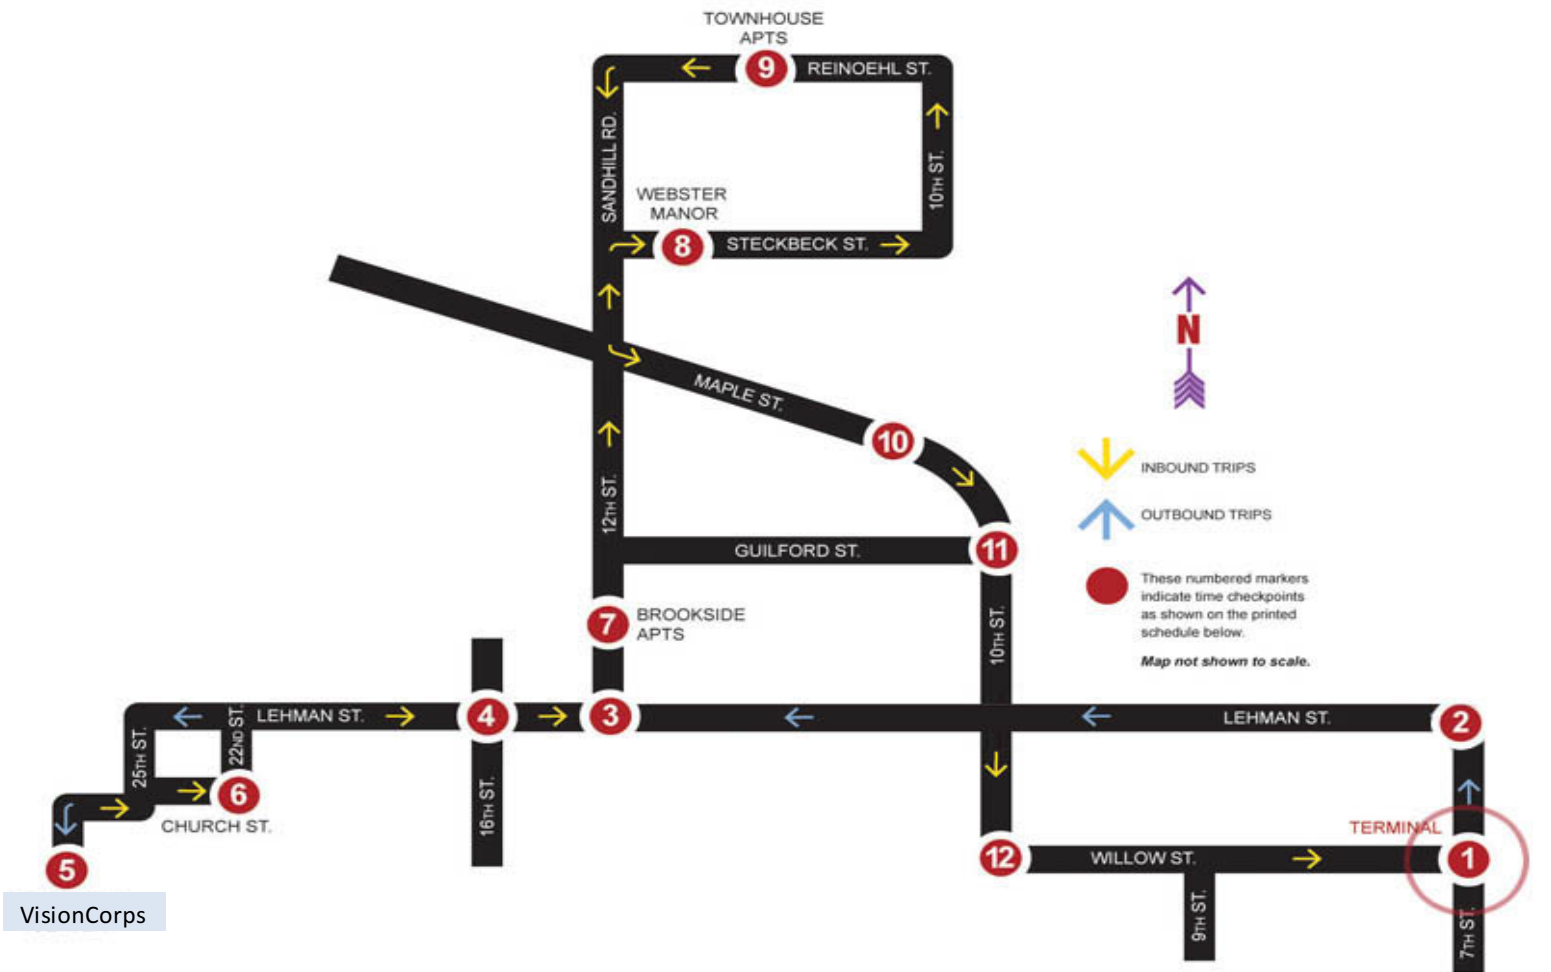

# Station 2

**Serving:**

**Webster Manor, TownHouse Apts.,  
VisionCorps, Brookside Apartments,  
N. 10th Street**

**lebanon transit**

**RIDE ON.**

200 WILLOW ST.  
LEBANON, PA

INFORMATION:  
274-3664

[www.lebanontransit.org](http://www.lebanontransit.org)

### LT FARE INFORMATION

**FARES - Exact Change Required**

City Routes	\$1.50
County Routes	\$2.00
*Students	\$1.00
Senior (65 yrs. & older)	FREE
Children (44 inches & under)	FREE
Transfer	\$0.25
Transfer for 1/2 fare	\$0.10

## ROUTE 3 MONDAY - SATURDAY

Saturday Service	1	2	3	4	5	6	7	8	9	10	11	12	1
Depart 7th St. & Willow St.													
7th & Lehman													
12th St. & Lehman St.													
16th & Lehman St.													
VisionCorps (No Saturday Service)													
22nd & Church													
Brookside Apts.													
Webster Manor													
Townhouse Apartments													
10th St. & Maple St.													
10th St. & Guilford St.													
10th St. & Willow St.													
Arrive 7th St. & Willow St.													
<b>AM SERVICE</b>													
	6:30	6:32	6:34	6:37	6:40	6:42	6:44	6:47	6:49	6:50	6:51	6:52	6:55
	7:30	7:32	7:34	7:37	7:40	7:42	7:44	7:47	7:49	7:50	7:51	7:52	7:55
***	8:30	8:32	8:34	8:37	8:40	8:42	8:44	8:47	8:49	8:50	8:51	8:52	8:55
***	9:30	9:32	9:34	9:37	9:40	9:42	9:44	9:47	9:49	9:50	9:51	9:52	9:55
***	10:30	10:32	10:34	10:37	10:40	10:42	10:44	10:47	10:49	10:50	10:51	10:52	10:55
***	11:30	11:32	11:34	11:37	11:40	11:42	11:44	11:47	11:49	11:50	11:51	11:52	11:55
<b>PM SERVICE</b>													
***	12:30	12:32	12:34	12:37	12:40	12:42	12:44	12:47	12:49	12:50	12:51	12:52	12:55
***	1:30	1:32	1:34	1:37	1:40	1:42	1:44	1:47	1:49	1:50	1:51	1:52	1:55
***	2:30	2:32	2:34	2:37	2:40	2:42	2:44	2:47	2:49	2:50	2:51	2:52	2:55
***	3:30	3:32	3:34	3:37	3:40	3:42	3:44	3:47	3:49	3:50	3:51	3:52	3:55
***	4:30	4:32	4:34	4:37	4:40	4:42	4:44	4:47	4:49	4:50	4:51	4:52	4:55