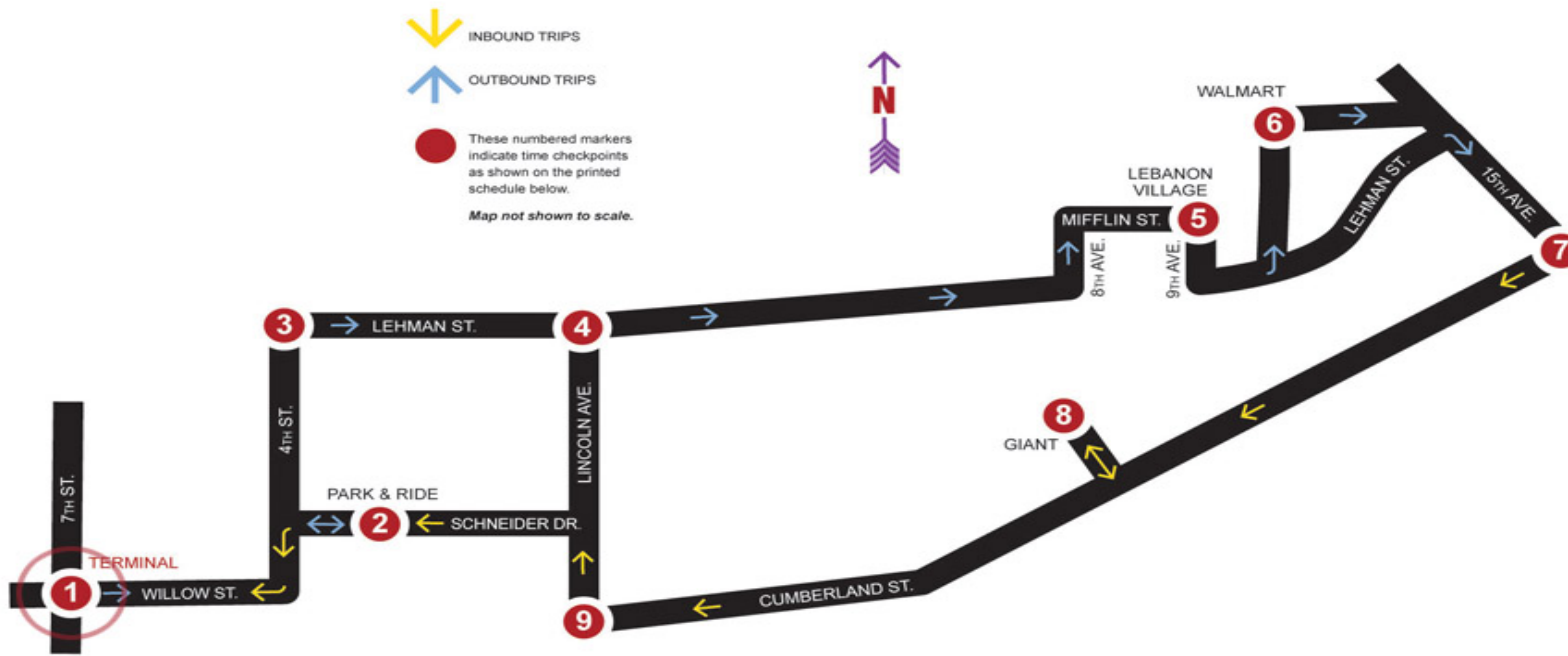

ROUTE 17

Effective May 1, 2014

Park & Ride Shuttle

Station 6

Serving:

**Schneider Drive Park and Ride,
Lebanon Village, Wal-Mart, Giant
Foods**

lebanon transit

RIDE ON.

200 WILLOW ST.
LEBANON, PA
INFORMATION:
274-3664

www.lebanontransit.org

*LT is an equal employment opportunity employer.
LT is a drug-free workplace.*

HOW TO RIDE LT

LT FARE INFORMATION

FARES - Exact Change Required

City Routes	\$1.50
County Routes	\$2.00
*Students	\$1.00
Senior (65 yrs. & older)	FREE
Children (44 inches & under)	FREE
Transfers	\$0.25
Transfers for 1/2 fare	\$0.10

~31 day, 10 ride, and All Day passes are available from LT~

ROUTE 17

MONDAY - FRIDAY (** SATURDAY SERVICE)

Saturday Service	Depart 7th St. & Willow St.	Park & Ride	4th St. & Lehigh St.	Lincoln Ave. & Lehigh St.	Lebanon Village	Wal-Mart	15th Ave. & Cumberland St.	Giant	Lincoln Ave. & Cumberland St.	Park & Ride	Arrive 7th St. & Willow St.
	1	2	3	4	5	6	7	8	9	2	1
AM SERVICE											
	6:30	*6:33	6:36	6:37	6:40	6:42	6:45	6:47	6:50	6:52	6:55
	7:00	*7:03	7:06	7:07	7:10	7:12	7:15	7:17	7:20	7:22	7:25
	7:30	*7:33	7:36	7:37	7:40	7:42	7:45	7:47	7:50	7:52	7:55
	8:00	*8:03	8:06	8:07	8:10	8:12	8:15	8:17	8:20	8:22	8:25
***	8:30	*8:33	8:36	8:37	8:40	8:42	8:45	8:47	8:50	8:52	8:55
	9:00	*9:03	9:06	9:07	9:10	9:12	9:15	9:17	9:20	9:22	9:25
***	9:30	*9:33	9:36	9:37	9:40	9:42	9:45	9:47	9:50	9:52	9:55
	10:00	*10:03	10:06	10:07	10:10	10:12	10:15	10:17	10:20	10:22	10:25
***	10:30	*10:33	10:36	10:37	10:40	10:42	10:45	10:47	10:50	10:52	10:55
	11:00	*11:03	11:06	11:07	11:10	11:12	11:15	11:17	11:20	11:22	11:25
***	11:30	*11:33	11:36	11:37	11:40	11:42	11:45	11:47	11:50	11:52	11:55