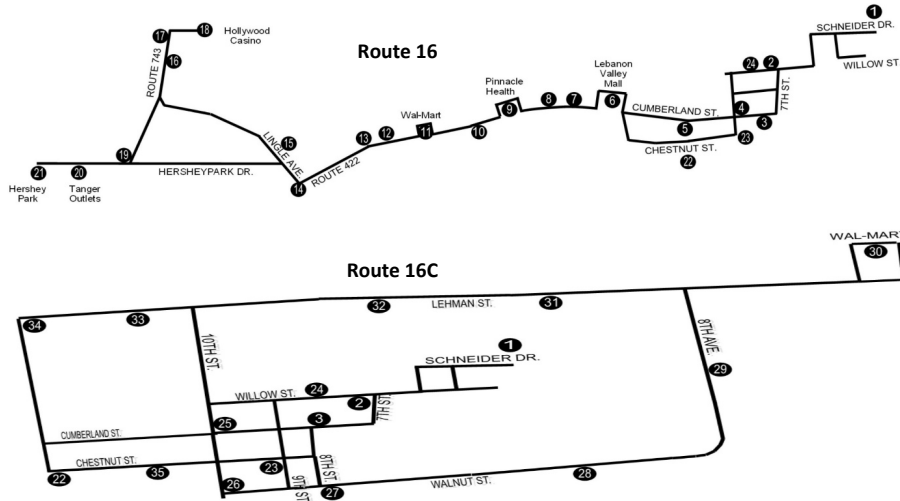

Effective June 11, 2018

ROUTE / RUTA 16 & 16C Station / Estacion 4

Serving / Servicio a:

Lebanon, Cleona, Annville, Palmyra,
Hershey, Hershey Park, Grantville &
Hollywood Casino
Lebanon City Loop to Walmart (Walnut
St.-Lehman St.)

lebanon transit
RIDE ON.

Bus Locator

200 WILLOW ST.
LEBANON, PA

INFORMATION:
274-3664

www.lebanontransit.org

LT is an equal employment opportunity employer.
LT is a drug-free workplace.
LT es un empleador de igualdad de oportunidades de empleo.
LT es un lugar de trabajo libre de drogas

HOW TO RIDE LT

LT FARE INFORMATION

FARES - Exact Change Required

City Routes	$1.50
County Routes	$2.00
Express Service	$2.25
*Students w/ current school year ID	$1.00
Senior (65 yrs. & older)	FREE
w/PA Senior Card	
Children (44 inches & under)	FREE
Transfer	$0.25
Transfer for 1/2 fare	$0.10

~31 day, 10 ride, and All Day passes are available from LT~

* Student fares are in effect from August 15-June 15

General Information

- Be at the bus stop 5-10 minutes early
- Have exact fare ready
- Buses can be boarded at any scheduled stop or at any safe location by signaling the driver. Signal driver 1/2 block before the stop.
- No eating, drinking or smoking on LT buses at any time
- Please remain in your seat until the bus comes to a complete stop
- All LT vehicles are handicap accessible
- LT sets its time by WLBR AM.1270
- Disabled persons ride LT 1/2 fare any time. The PA-DOT Reduced Fare Card must be shown to bus operator when depositing fare into farebox. Call LT at 717-274-3664 for eligibility and registration requirements.

COMO VIAJAR EN LT

LT INFORMACION DE TARIFA

TARIFAS-Cambio Exacto Requerido

Rutas de la Ciudad	$1.50
Rutas del Condado	$2.00
Servicio Expreso	$2.25
*Estudiantes	$1.00
Transferencia de autobus	$0.25
Trasferencia con ID de 1/2 precio	$0.10
Personas (65 años o mayor)	GRATIS
Con tarjeta de tercera edad de el Estado de PA	
Niños (44 pulgadas o menos)	GRATIS

~Pase de 31 días, Pase de 10 veces, Pase para todo el día (All Day Pass) estan disponibles en la oficina de LT~

* Las tarifas estudiantiles son efectivas de Agosto 15 hasta Junio 15

INFORMACION GENERAL

- Estar en la parada del autobús 5 a 10 minutos antes
- Tenga el cambio exacto
- El autobús puede ser abordado en cualquier parada programada o en cualquier lugar seguro haciendo señal al conductor media cuadra antes de la parada.
- Esta prohibido comer, beber o fumar en el autobús.
- Por favor permanezca en su asiento hasta que el autobús se detenga por completo.
- Todos los vehículos de LT son accesibles para personas con discapacidad.
- Nuestro horario esta a traves de la estacion de radio WLBR AM.1270
- Personas discapacitadas pueden viajar en nuestro autobús por la mitad del precio de tarifa. La tarjeta PA-DOT de tarifa reducida debe ser mostrada al conductor del autobús antes de depositar el dinero en la caja de cobro. Para mas informacion o para saber si usted es elegible para obtener esta tarjeta llame al (717)274-3664.