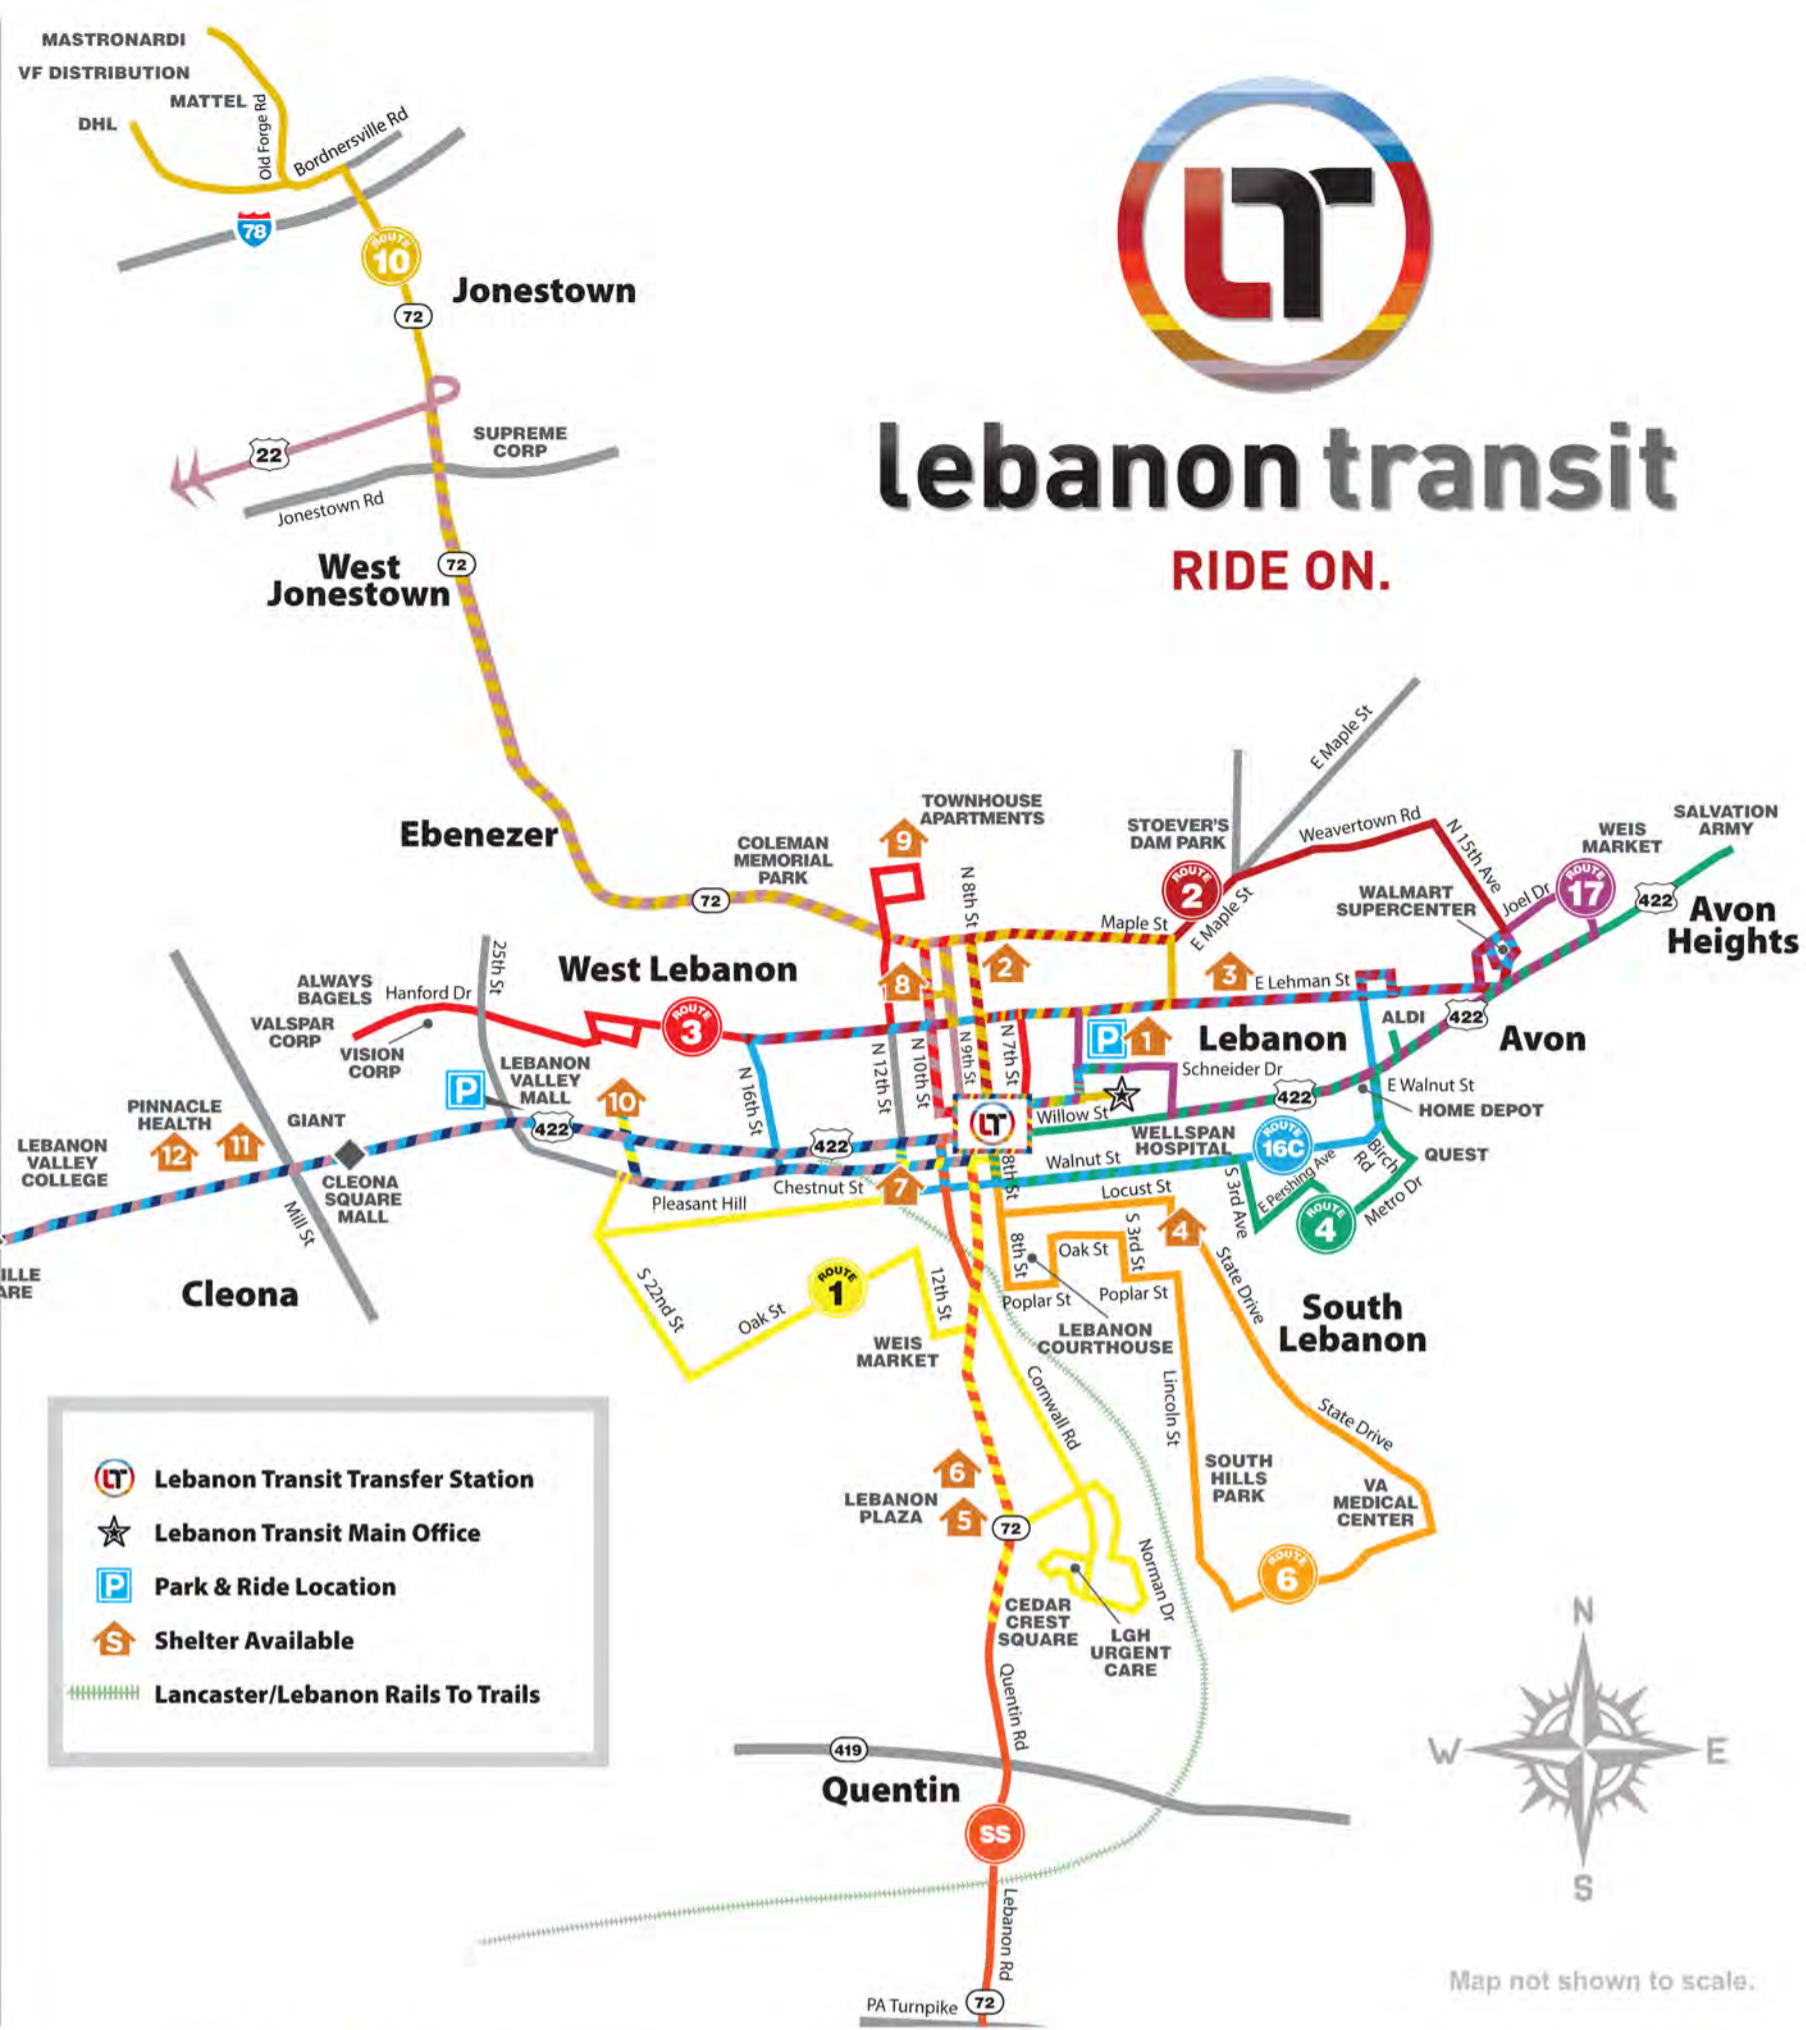

# Lebanon transit

**RIDE ON.**

## Route Highlights

- ROUTE 1** Jubilee Ministries Thrift Store, Weis Market, Lebanon Plaza, Norman Drive  
Lancaster General Health Urgent Care, Lebanon Valley Mall
- ROUTE 2** Lebanon Walmart, Weavertown Terrace, Lebanon Village, Senior Center
- ROUTE 3** Vision Corps, Brookside Apartments, Townhouse Apartments, Valspar Corp, Always Bagels
- ROUTE 4** Cedar Haven, Quest, Lebanon DMV, Dollar Tree, ALDI, Salvation Army
- ROUTE 6** Lebanon County Court House & Offices, Lebanon County Assistance / Welfare Office,  
VA Medical Center, WellSpan Good Samaritan Hospital
- ROUTE 8** Cleona Square Mall, Annville Square, Pinnacle Health, Lebanon Valley Mall, Lebanon Valley College, Palmyra  
Walmart, Palmyra Square, DHL, Tanger Outlets Hershey, Hershey Park Service Center, Hershey Medical Center
- ROUTE 10** Mattel, Mastronardi, VF Distribution, Supreme Corporation
- ROUTE 16** Schneider Drive Park & Ride, Hershey Park, Tanger Outlets Hershey, Hollywood Casino,  
Annville Square, Lebanon Valley College, Palmyra Square, DHL
- ROUTE 16C** Evening Lebanon City Loop  
Schneider Drive Park & Ride, Lebanon Walmart
- ROUTE 17** Schneider Drive Park & Ride, Lebanon Village, Lebanon Walmart, GIANT Foods, Weis Market
- CKE** **COMMUTE KING EXPRESS – Express Service to Harrisburg**  
HACC Harrisburg, PHEAA Building, PennDot Administrative Building, Capitol Building, AmTrak Rail Station,  
CAT Transfer Station, Lebanon Valley College, DGS Complex
- SS** **SATURDAY SPECIAL – Saturday Special to Park City Mall**  
Quentin, Manheim, Park City Mall