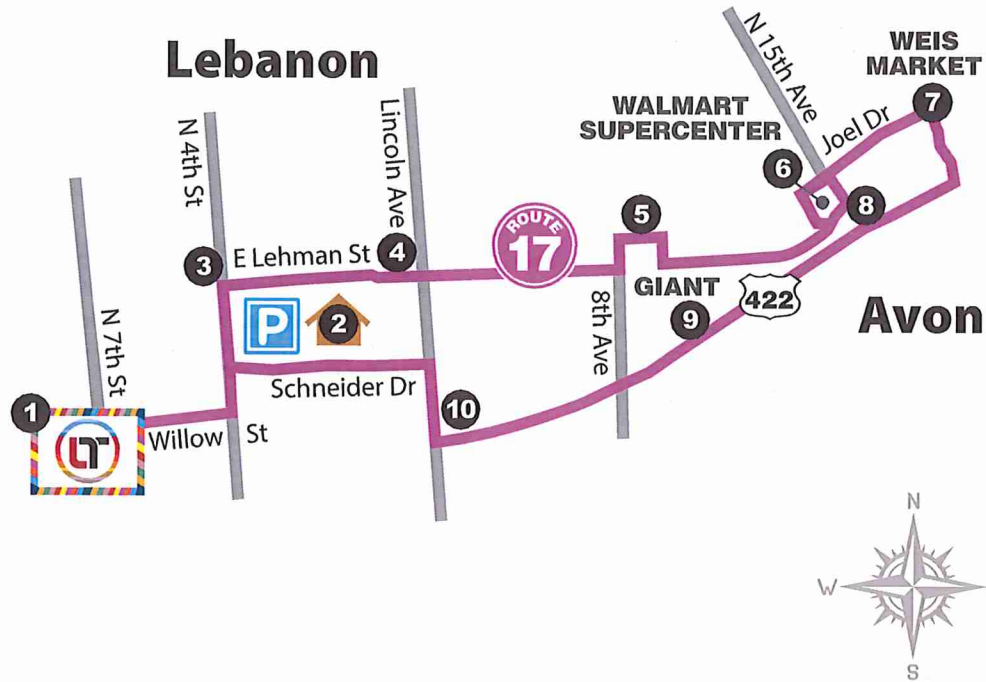

Real Time Bus Locator
Localizador de autobuses

Map not shown to scale.

ROUTE/RUTA 17

1. Transfer Station, 7th Street & Willow Street
3. 4th St. & Lehman St.
4. Lincoln Ave. & Lehman St.
5. Lebanon Village
6. Wal-Mart
7. Weis Market
8. 15th Ave. & Cumberland St.
9. GIANT Foods
10. Lincoln Ave. & Cumberland St.
2. Schneider Drive Park & Ride
1. Transfer Station, 7th St. & Willow St.

Shelter Locations

🏠 Schneider Drive Park

🚏 Lebanon Transit Transfer Station

🅑 Park & Ride Location

🏠 Shelter Available

How To Ride LT

- ♿ All buses are handicap accessible.
- 📱 Plan your trip with the free MyStop App, at lebanontransit.org or check your bus schedule.
- 🕒 Be at the bus stop 5-10 minutes early.
- 💰 Have exact Fare or bus pass ready.
- 👋 All buses, except Express Service, can be boarded at any scheduled stop or at any safe location along the route by signaling the driver (much like hailing a cab). Signal the driver ½ a block before the stop.
- 🚫 No eating, drinking, or smoking on LT buses.
- 🛑 To choose your stop pull the cord on the bus a block before the desired stop.
- 🚼 Remain in your seat until the bus comes to a complete stop.

lebanon transit

Route 17 Map, Schedule & Stops

Mapa de la ruta 17, Horario y paradas

City Route / Rutas de Ciudad

Effective / Efectivo March 11, 2019

Serving / Sirviendo a:
Schneider Drive Park and Ride,
Lebanon Village, Lebanon Wal-Mart,
GIANT Foods, Weis Market

LT Fare Information

Cambio exacto es requerido. Todos los pases están a la venta en la Estación de transferencias en Willow St y la Oficina Central de LT. 10 Viajes & Pases de todo el día puede obtenerlos en el Autobús.