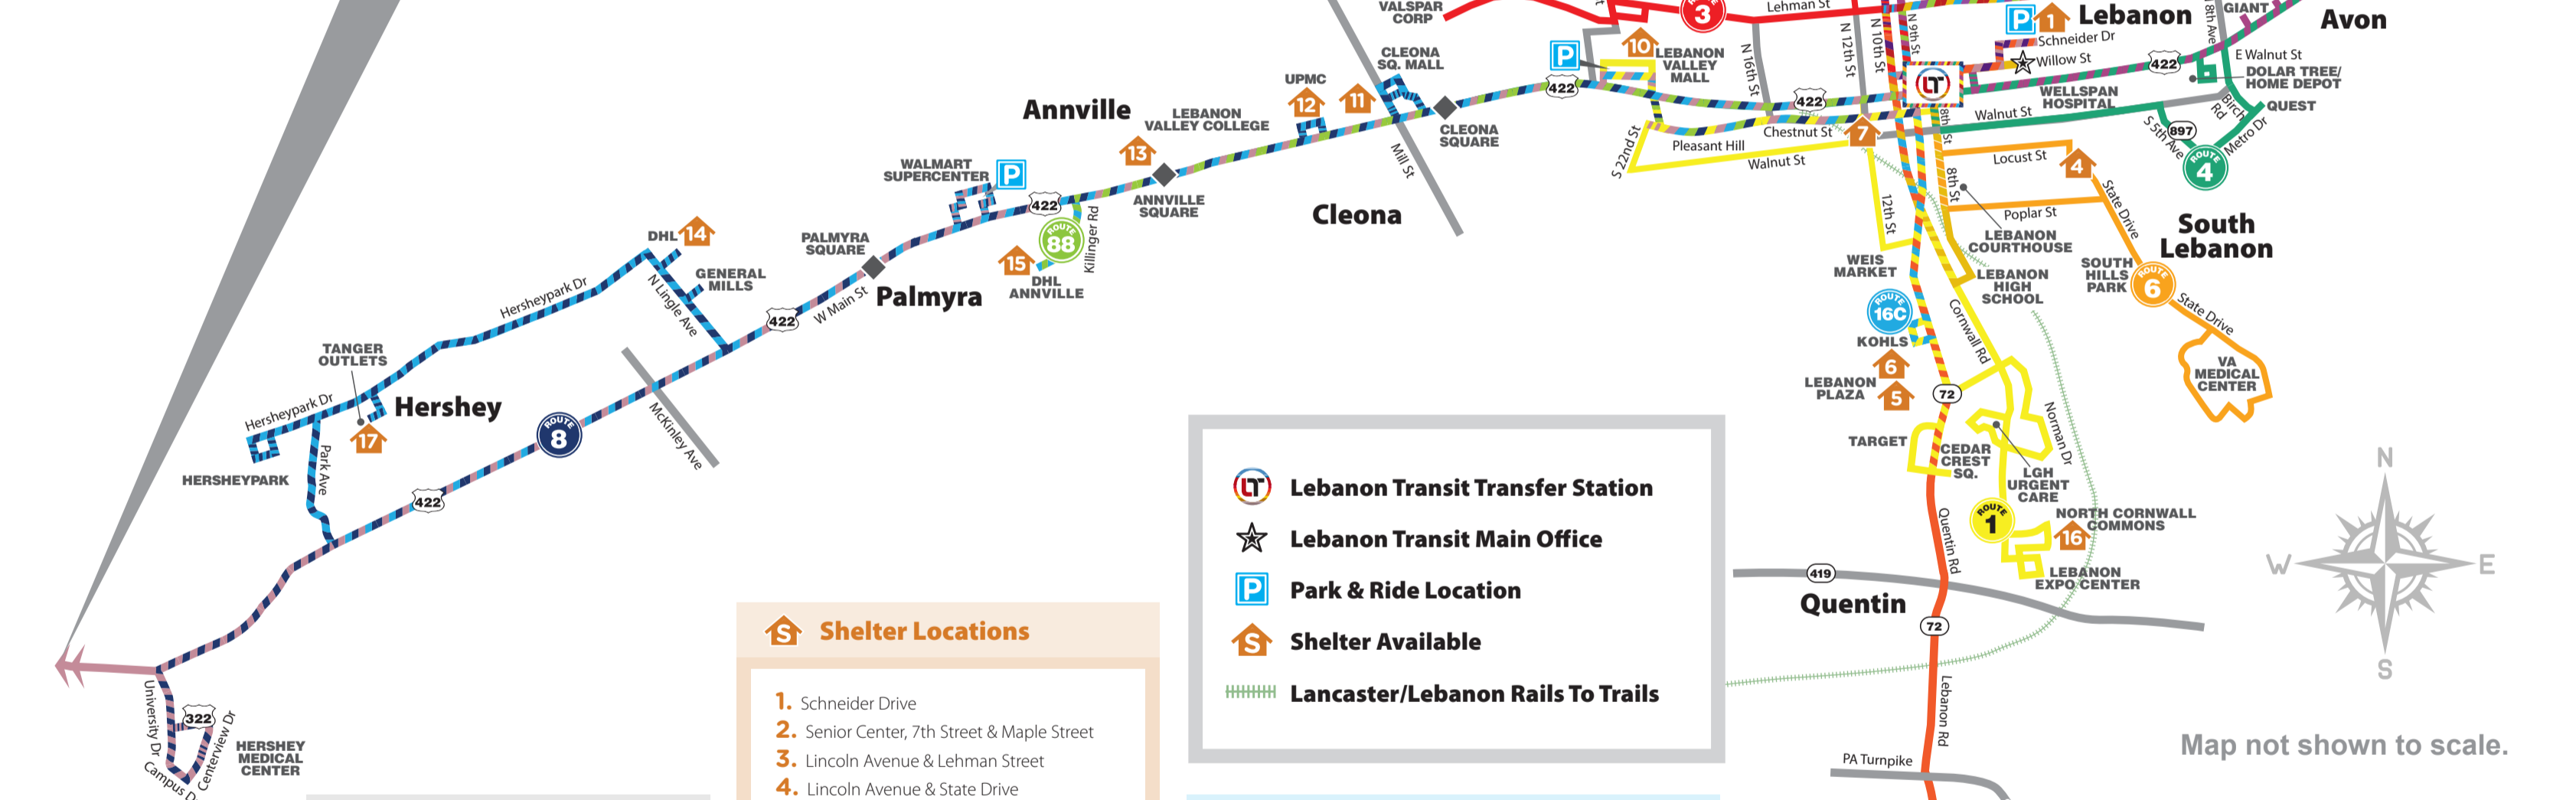

Lebanon transit

Map not shown to scale.

Route Color Guide

Route 1	Route 16 / 16C
Route 2	Route 17
Route 3	Route 88
Route 4	Route Harrisburg Express A
Route 6	Route Harrisburg Express B
Route 8	Route 7 / Park City
Route 10	

- ### Shelter Locations
- Schneider Drive
 - Senior Center, 7th Street & Maple Street
 - Lincoln Avenue & Lehman Street
 - Lincoln Avenue & State Drive
 - Lebanon Plaza (by Maurice's)
 - Lebanon Plaza (by Shoe Store)
 - 12th Street & Walnut Street
 - Brookside Apartments
 - Townhouse Apartments
 - Boscov's
 - Rt. 422 & Mill Street Intersection
 - UPMC
 - Annvile Square, Rt. 422 & Lancaster Road
 - DHL Parking Lot
 - DHL Annville
 - North Cornwall Commons
 - Tanger Outlets

- ### Park & Ride Locations
- SCHNEIDER DRIVE PARK & RIDE**
145 Schneider Dr., Lebanon
 - LEBANON VALLEY MALL PARK & RIDE**
2231 Lebanon Valley Mall, Lebanon (located in the Mall parking lot behind Frametastic)
 - PALMYRA WALMART PARK & RIDE**
100 N. Londonderry Square, Palmyra (located at the back of the Walmart parking lot)
 - LT GAP PARK & RIDE**
Rt 934 & Mill Rd, Annville