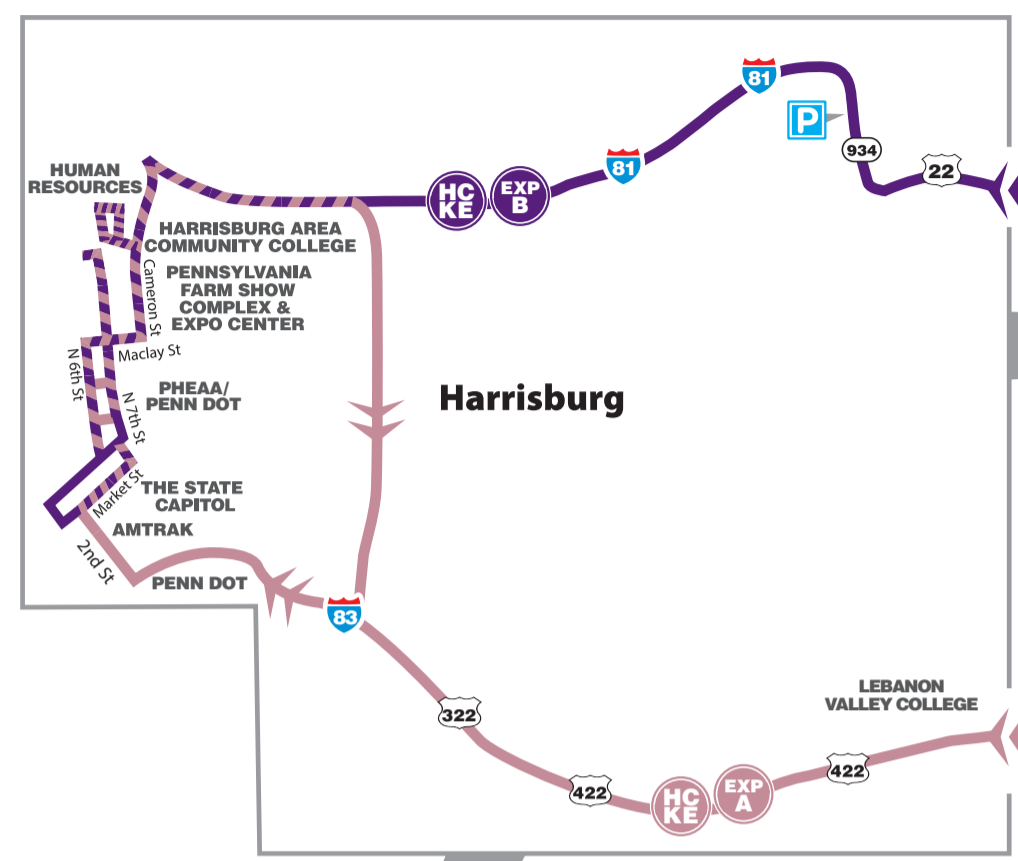

Lebanon transit

Map not shown to scale.

Route Color Guide

Route 1	Route 16 / 16C
Route 2	Route 17
Route 3	Route 88
Route 4	Route Harrisburg Express A
Route 6	Route Harrisburg Express B
Route 8	Route 7 / Park City
Route 10	

- ### Shelter Locations
- Schneider Drive
 - Senior Center, 7th Street & Maple Street
 - Lincoln Avenue & Lehman Street
 - Lincoln Avenue & State Drive
 - Lebanon Plaza (by Maurice's)
 - Lebanon Plaza (by Shoe Store)
 - 12th Street & Walnut Street
 - Brookside Apartments
 - Townhouse Apartments
 - Boscov's
 - Rt. 422 & Mill Street Intersection
 - UPMC
 - Annvile Square, Rt. 422 & Lancaster Road
 - DHL Parking Lot
 - DHL Annville
 - North Cornwall Commons
 - Tanger Outlets

- ### Park & Ride Locations
- SCHNEIDER DRIVE PARK & RIDE**
145 Schneider Dr., Lebanon
 - LEBANON VALLEY MALL PARK & RIDE**
2231 Lebanon Valley Mall, Lebanon (located in the Mall parking lot behind Frametastic)
 - PALMYRA WALMART PARK & RIDE**
100 N. Londonderry Square, Palmyra (located at the back of the Walmart parking lot)
 - LT GAP PARK & RIDE**
Rt 934 & Mill Rd, Annville