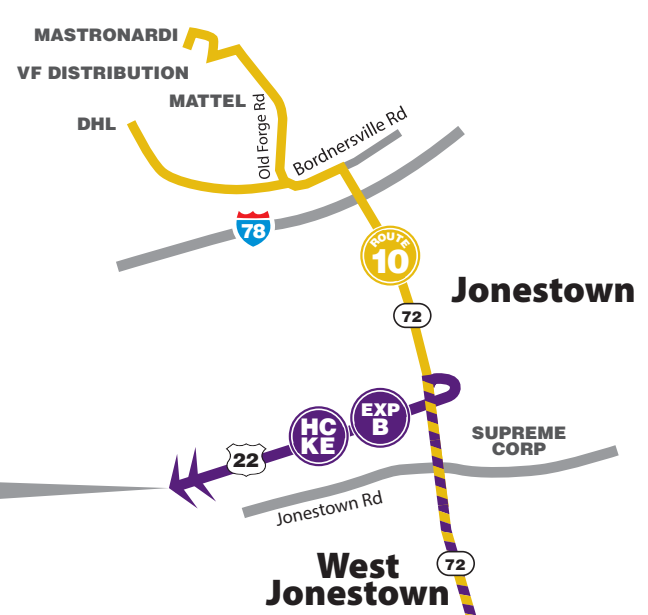

Lebanon transit

Map not shown to scale.

Route Color Guide

Route 1	Route 16 / 16C
Route 2	Route 17
Route 3	Route 88
Route 4	Route Harrisburg Express A
Route 6	Route Harrisburg Express B
Route 8	Route 7 / Park City
Route 10	

- ### Shelter Locations
- Schneider Drive
 - Senior Center, 7th Street & Maple Street
 - Lincoln Avenue & Lehman Street
 - Lincoln Avenue & State Drive
 - Lebanon Plaza (by Maurice's)
 - Lebanon Plaza (by Shoe Store)
 - 12th Street & Walnut Street
 - Brookside Apartments
 - Townhouse Apartments
 - Boscov's
 - Rt. 422 & Mill Street Intersection
 - UPMC
 - Annville Square, Rt. 422 & Lancaster Road
 - DHL Parking Lot
 - DHL Annville
 - North Cornwall Commons
 - Tanger Outlets

- Lebanon Transit Transfer Station
- Lebanon Transit Main Office
- Park & Ride Location
- Shelter Available
- Lancaster/Lebanon Rails To Trails

- ### Park & Ride Locations
- SCHNEIDER DRIVE PARK & RIDE**
145 Schneider Dr., Lebanon
 - LEBANON VALLEY MALL PARK & RIDE**
2231 Lebanon Valley Mall, Lebanon
(located in the Mall parking lot behind Frametastic)
 - PALMYRA WALMART PARK & RIDE**
100 N. Londonderry Square, Palmyra
(located at the back of the Walmart parking lot)
 - LT GAP PARK & RIDE**
Rt 934 & Mill Rd, Annville