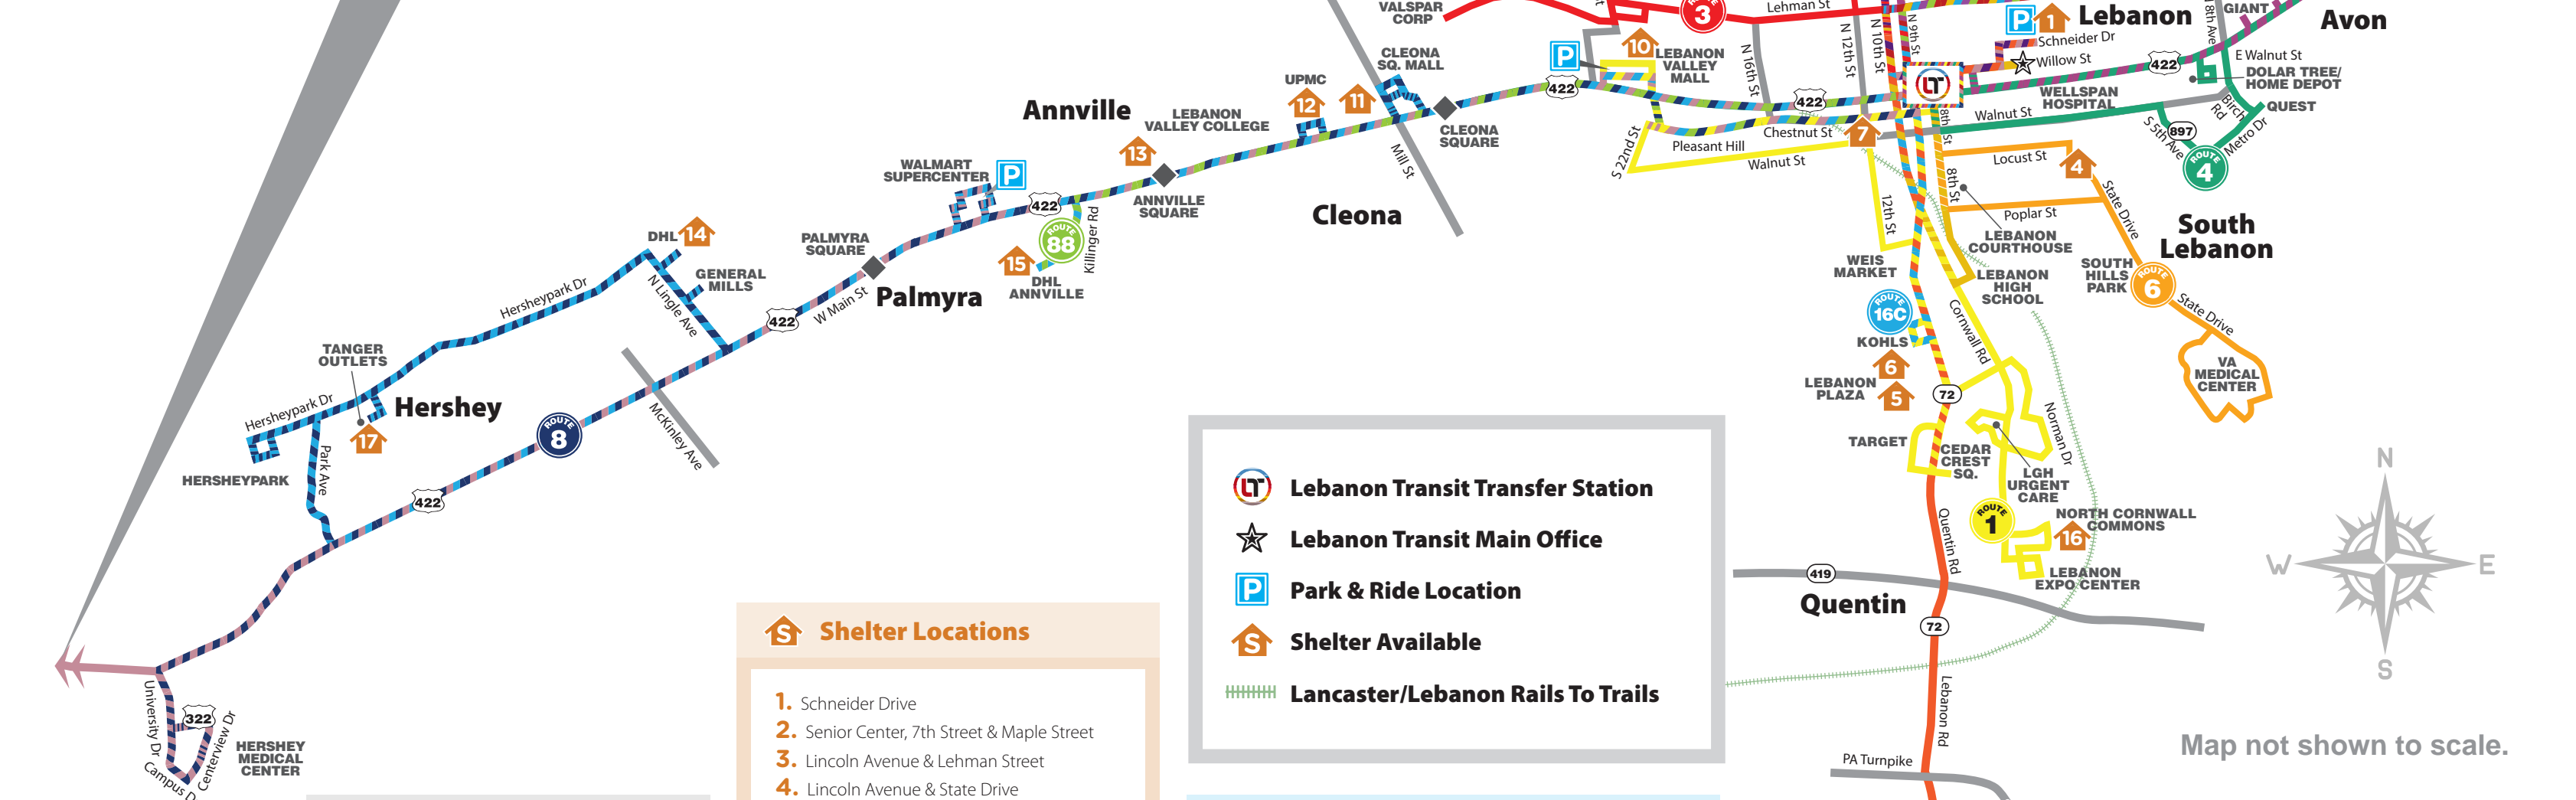

Lebanon transit

Map not shown to scale.

Route Color Guide

Route 1	Route 16 / 16C
Route 2	Route 17
Route 3	Route 88
Route 4	Route Harrisburg Express A
Route 6	Route Harrisburg Express B
Route 8	Route 7 / Park City
Route 10	

- ### Shelter Locations
- Schneider Drive
 - Senior Center, 7th Street & Maple Street
 - Lincoln Avenue & Lehman Street
 - Lincoln Avenue & State Drive
 - Lebanon Plaza (by Maurice's)
 - Lebanon Plaza (by Shoe Store)
 - 12th Street & Walnut Street
 - Brookside Apartments
 - Townhouse Apartments
 - Boscov's
 - Rt. 422 & Mill Street Intersection
 - UPMC
 - Annville Square, Rt. 422 & Lancaster Road
 - DHL Parking Lot
 - DHL Annville
 - North Cornwall Commons
 - Tanger Outlets

- Lebanon Transit Transfer Station
- Lebanon Transit Main Office
- Park & Ride Location
- Shelter Available
- Lancaster/Lebanon Rails To Trails

- ### Park & Ride Locations
- SCHNEIDER DRIVE PARK & RIDE**
145 Schneider Dr., Lebanon
 - LEBANON VALLEY MALL PARK & RIDE**
2231 Lebanon Valley Mall, Lebanon
(located in the Mall parking lot behind Frametastic)
 - PALMYRA WALMART PARK & RIDE**
100 N. Londonderry Square, Palmyra
(located at the back of the Walmart parking lot)
 - LT GAP PARK & RIDE**
Rt 934 & Mill Rd, Annville