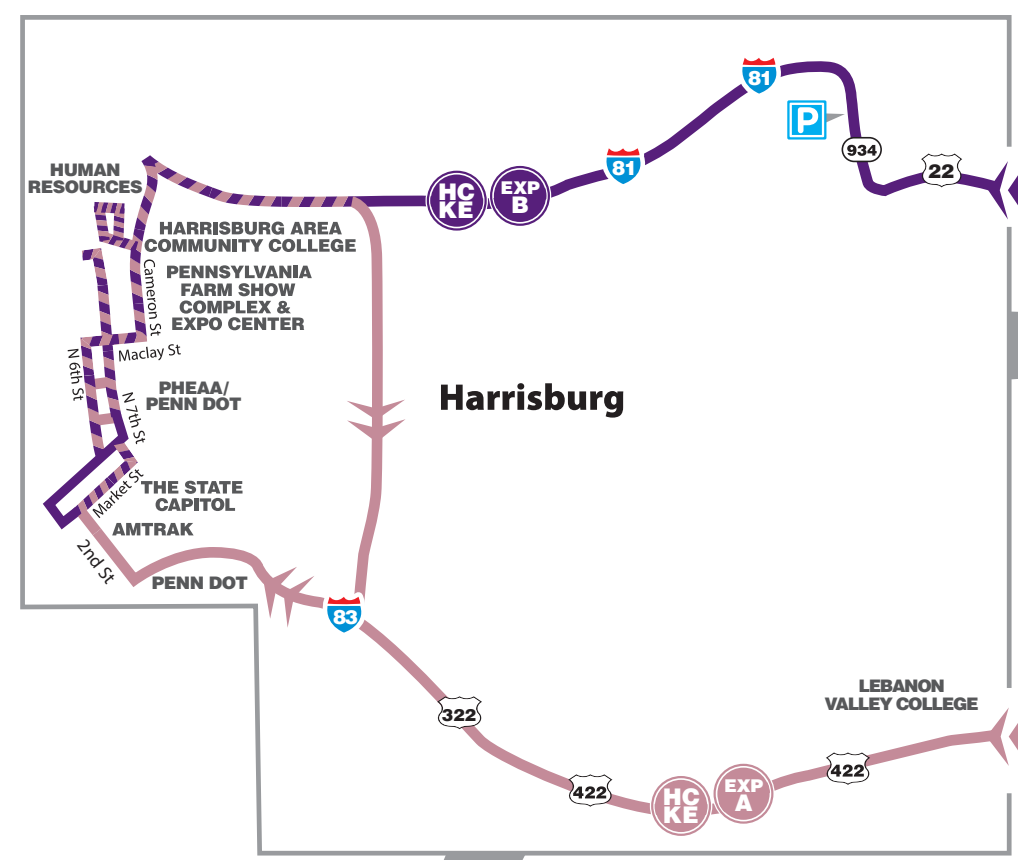

Lebanon transit

Map not shown to scale.

Route Color Guide

Route 1	Route 16 / 16C
Route 2	Route 17
Route 3	Route 88
Route 4	Route Harrisburg Express A
Route 6	Route Harrisburg Express B
Route 8	Route 7 / Park City
Route 10	

- ### Shelter Locations
- Schneider Drive
 - Senior Center, 7th Street & Maple Street
 - Lincoln Avenue & Lehman Street
 - Lincoln Avenue & State Drive
 - Lebanon Plaza (by Maurice's)
 - Lebanon Plaza (by Shoe Store)
 - 12th Street & Walnut Street
 - Brookside Apartments
 - Townhouse Apartments
 - Boscov's
 - Rt. 422 & Mill Street Intersection
 - UPMC
 - Annville Square, Rt. 422 & Lancaster Road
 - DHL Parking Lot
 - DHL Annville
 - North Cornwall Commons
 - Tanger Outlets

- Lebanon Transit Transfer Station
- Lebanon Transit Main Office
- Park & Ride Location
- Shelter Available
- Lancaster/Lebanon Rails To Trails

- ### Park & Ride Locations
- SCHNEIDER DRIVE PARK & RIDE**
145 Schneider Dr., Lebanon
 - LEBANON VALLEY MALL PARK & RIDE**
2231 Lebanon Valley Mall, Lebanon
(located in the Mall parking lot behind Frametastic)
 - PALMYRA WALMART PARK & RIDE**
100 N. Londonderry Square, Palmyra
(located at the back of the Walmart parking lot)
 - LT GAP PARK & RIDE**
Rt 934 & Mill Rd, Annville