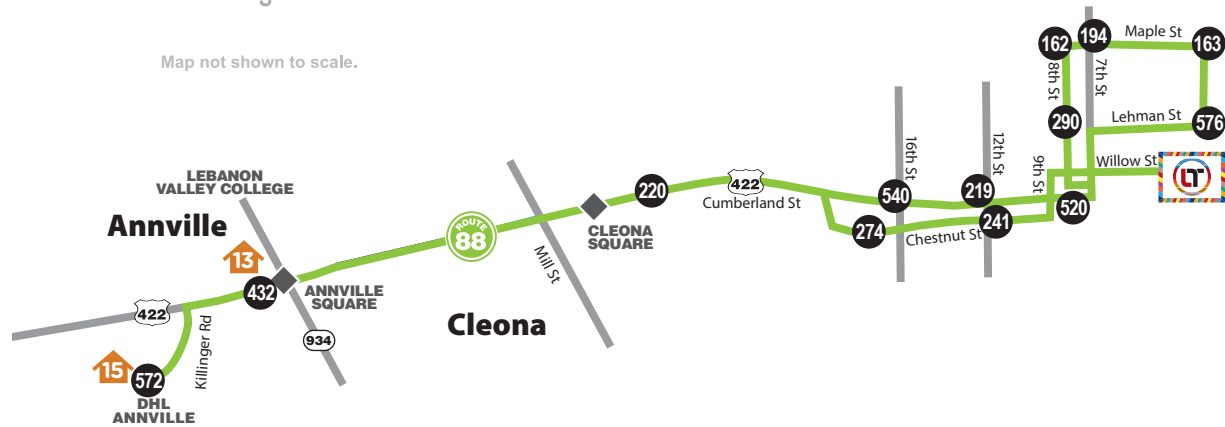

Map not shown to scale.

Real Time Bus Locator
Localizador de autobuses

ROUTE/RUTA 88

- 503 Garage
- 290 9th Street & Church Street
- 162 8th Street & Maple Street
- 194 7th Street & Maple Street
- 163 Lincoln Avenue & Maple Street
- 576 Lincoln Avenue & Lehman Street
- 165 5th Street & Lehman Street
- 348 Transfer Station, 7th St. & Willow St.
- 520 8th Street & Cumberland Street
- 219 12th Street & Cumberland Street
- 540 16th Street & Cumberland Street
- 220 Cleona Rt 422 & Center Street
- 372 Annville Square
- 572 DHL Annville
- 372 Annville Square
- 220 Cleona Rt 422 & Center Street
- 274 Chestnut Street & 20th Street
- 241 Chestnut Street & 12th Street
- 86 Chestnut Street & 9th Street
- 348 Transfer Station, 7th St. & Willow St.
- 503 Garage

Route 88 Map, Schedule & Stops

Mapa de la Ruta 88 Horario y paradas

County Service / Servicio al Condado

Effective / Efectivo April 1, 2024

Serving / Sirviendo a:
DHL Annville, Annville Square,
Annville Rutters, Cleona,
Lebanon City

Lebanon transit

200 Willow Street, Lebanon, PA
717-274-3664 | www.lebanontransit.org

2nd & 3rd Shift DHL Employees, please see Route 16 for more pick up and drop off times.

ROUTE 88 / RUTA 88

MONDAY - FRIDAY AM SERVICE / LUNES - VIERNES SERVICIO MATUTINO